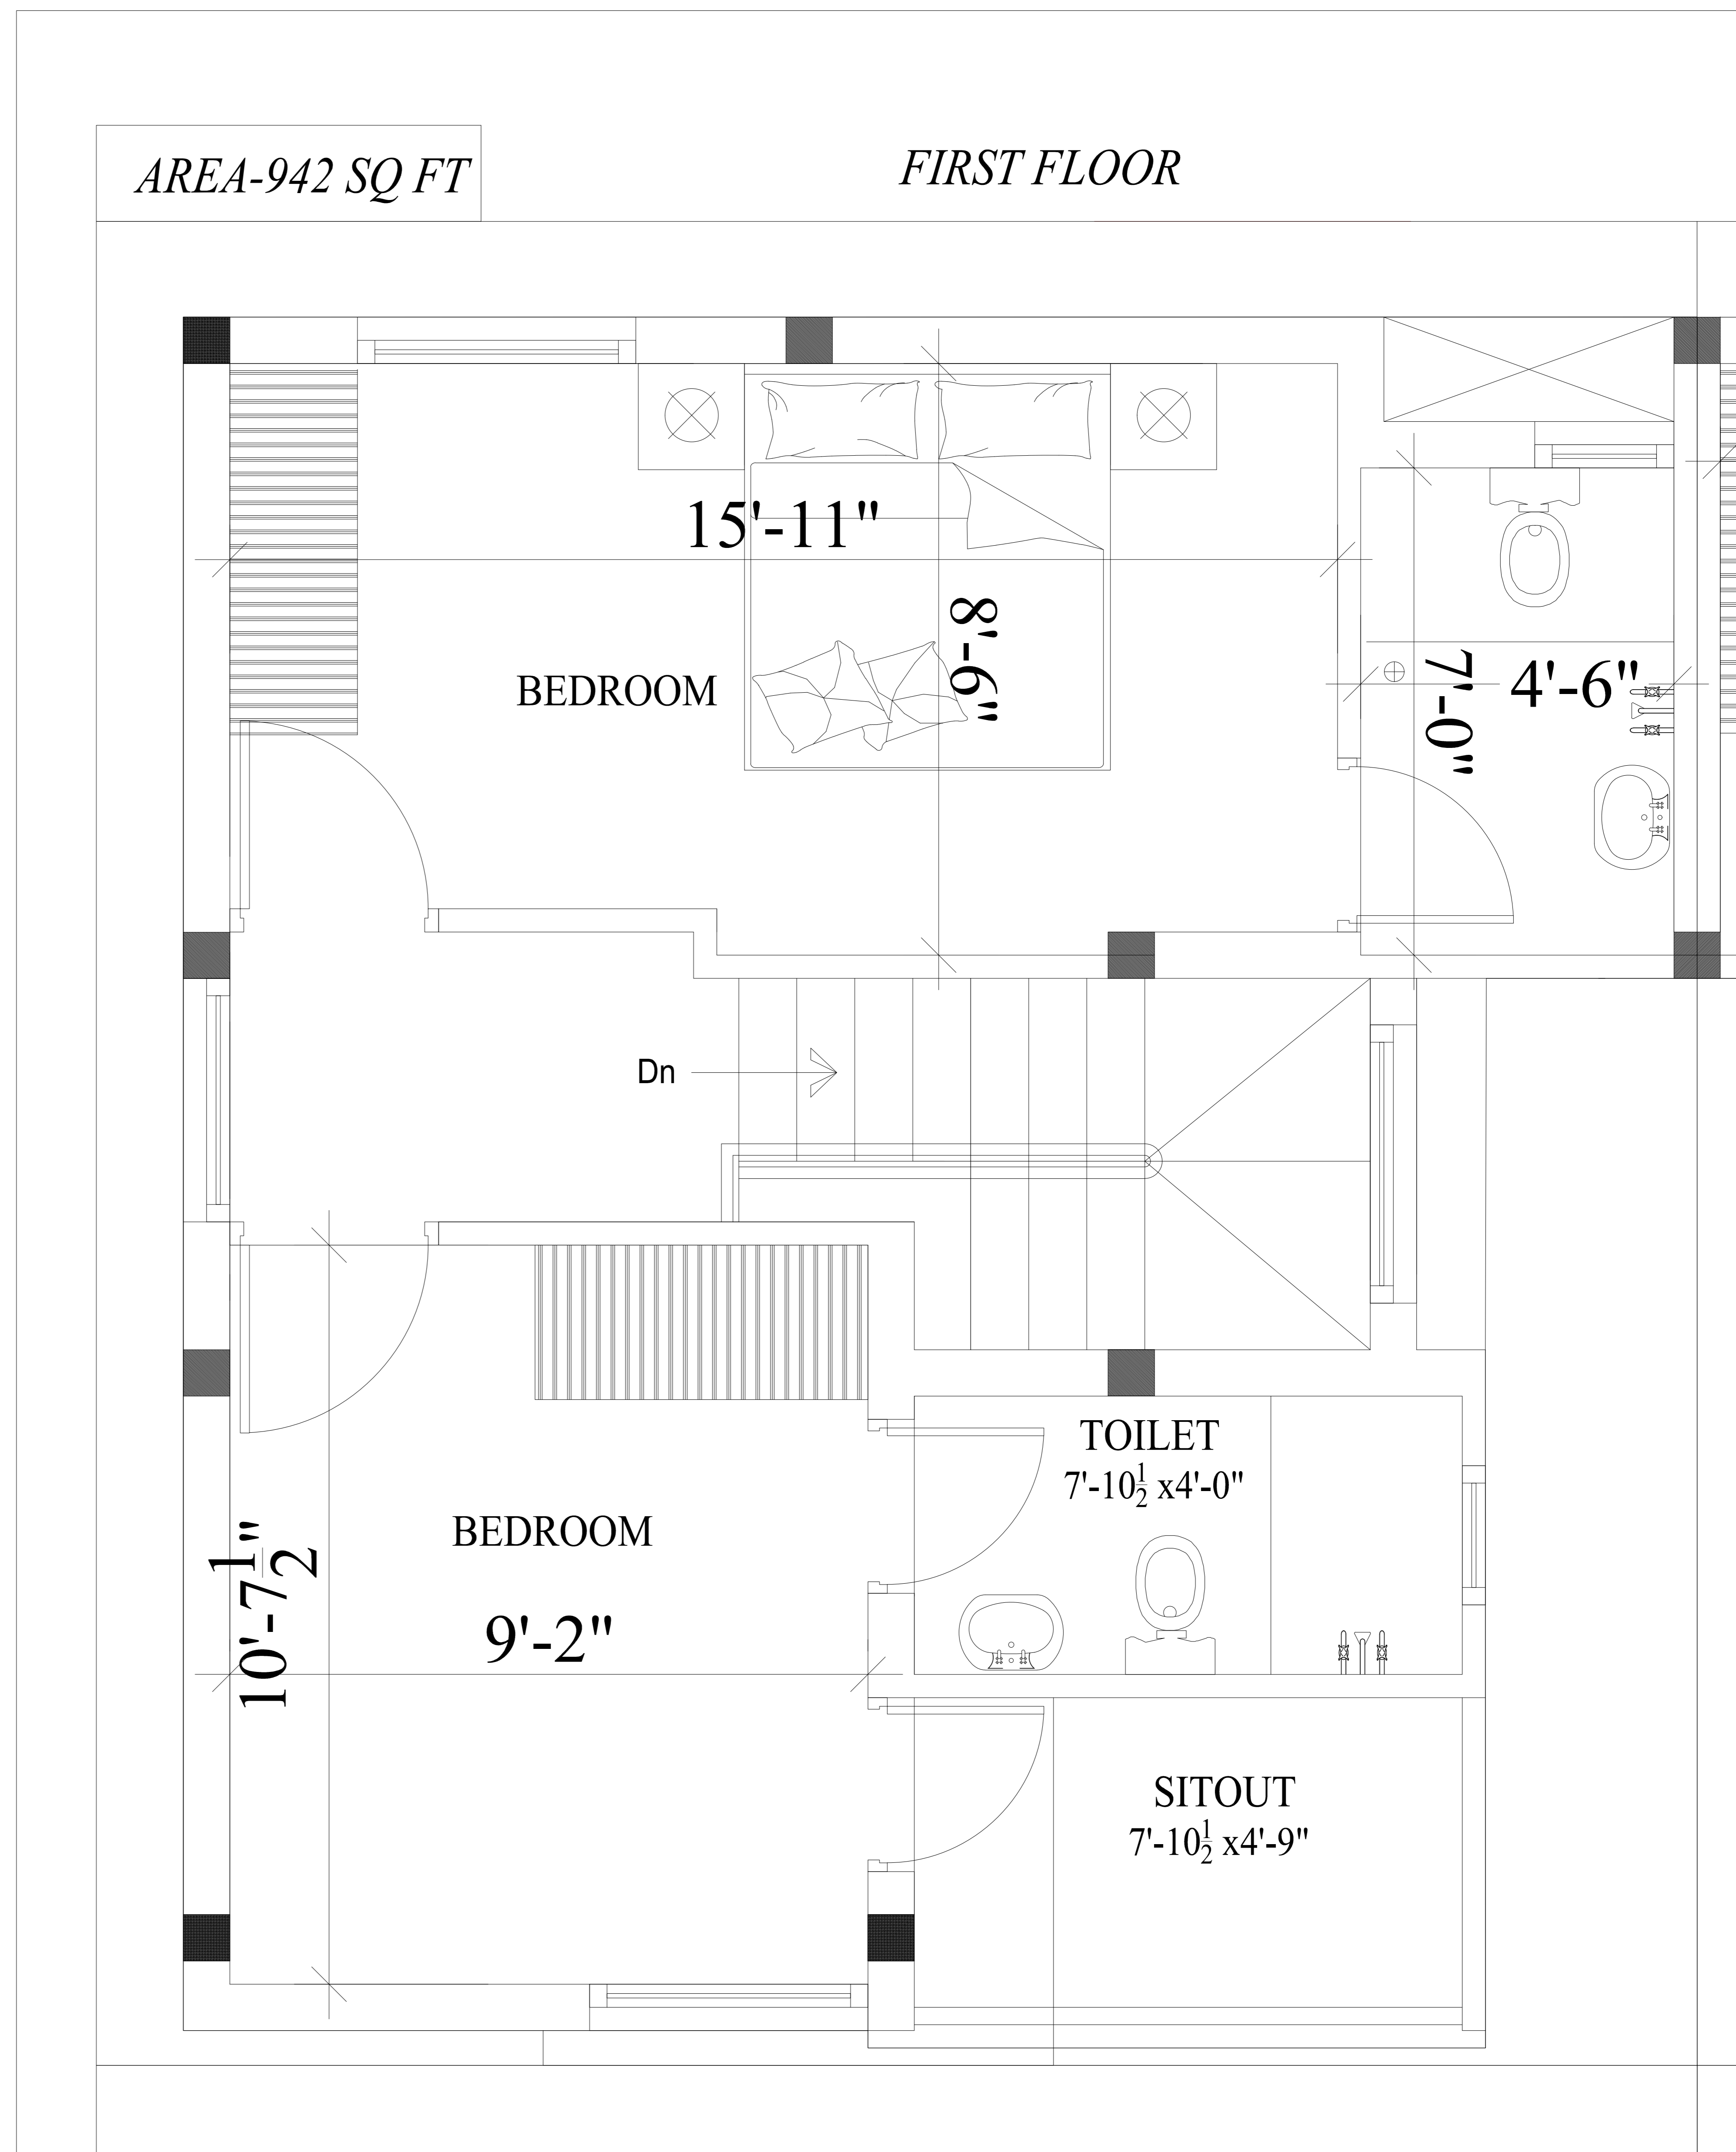

GROUND FLOOR

23'-0"

AREA-942 SQ FT

FIRST FLOOR

GARDEN CITY - TULIP - TYPE - B