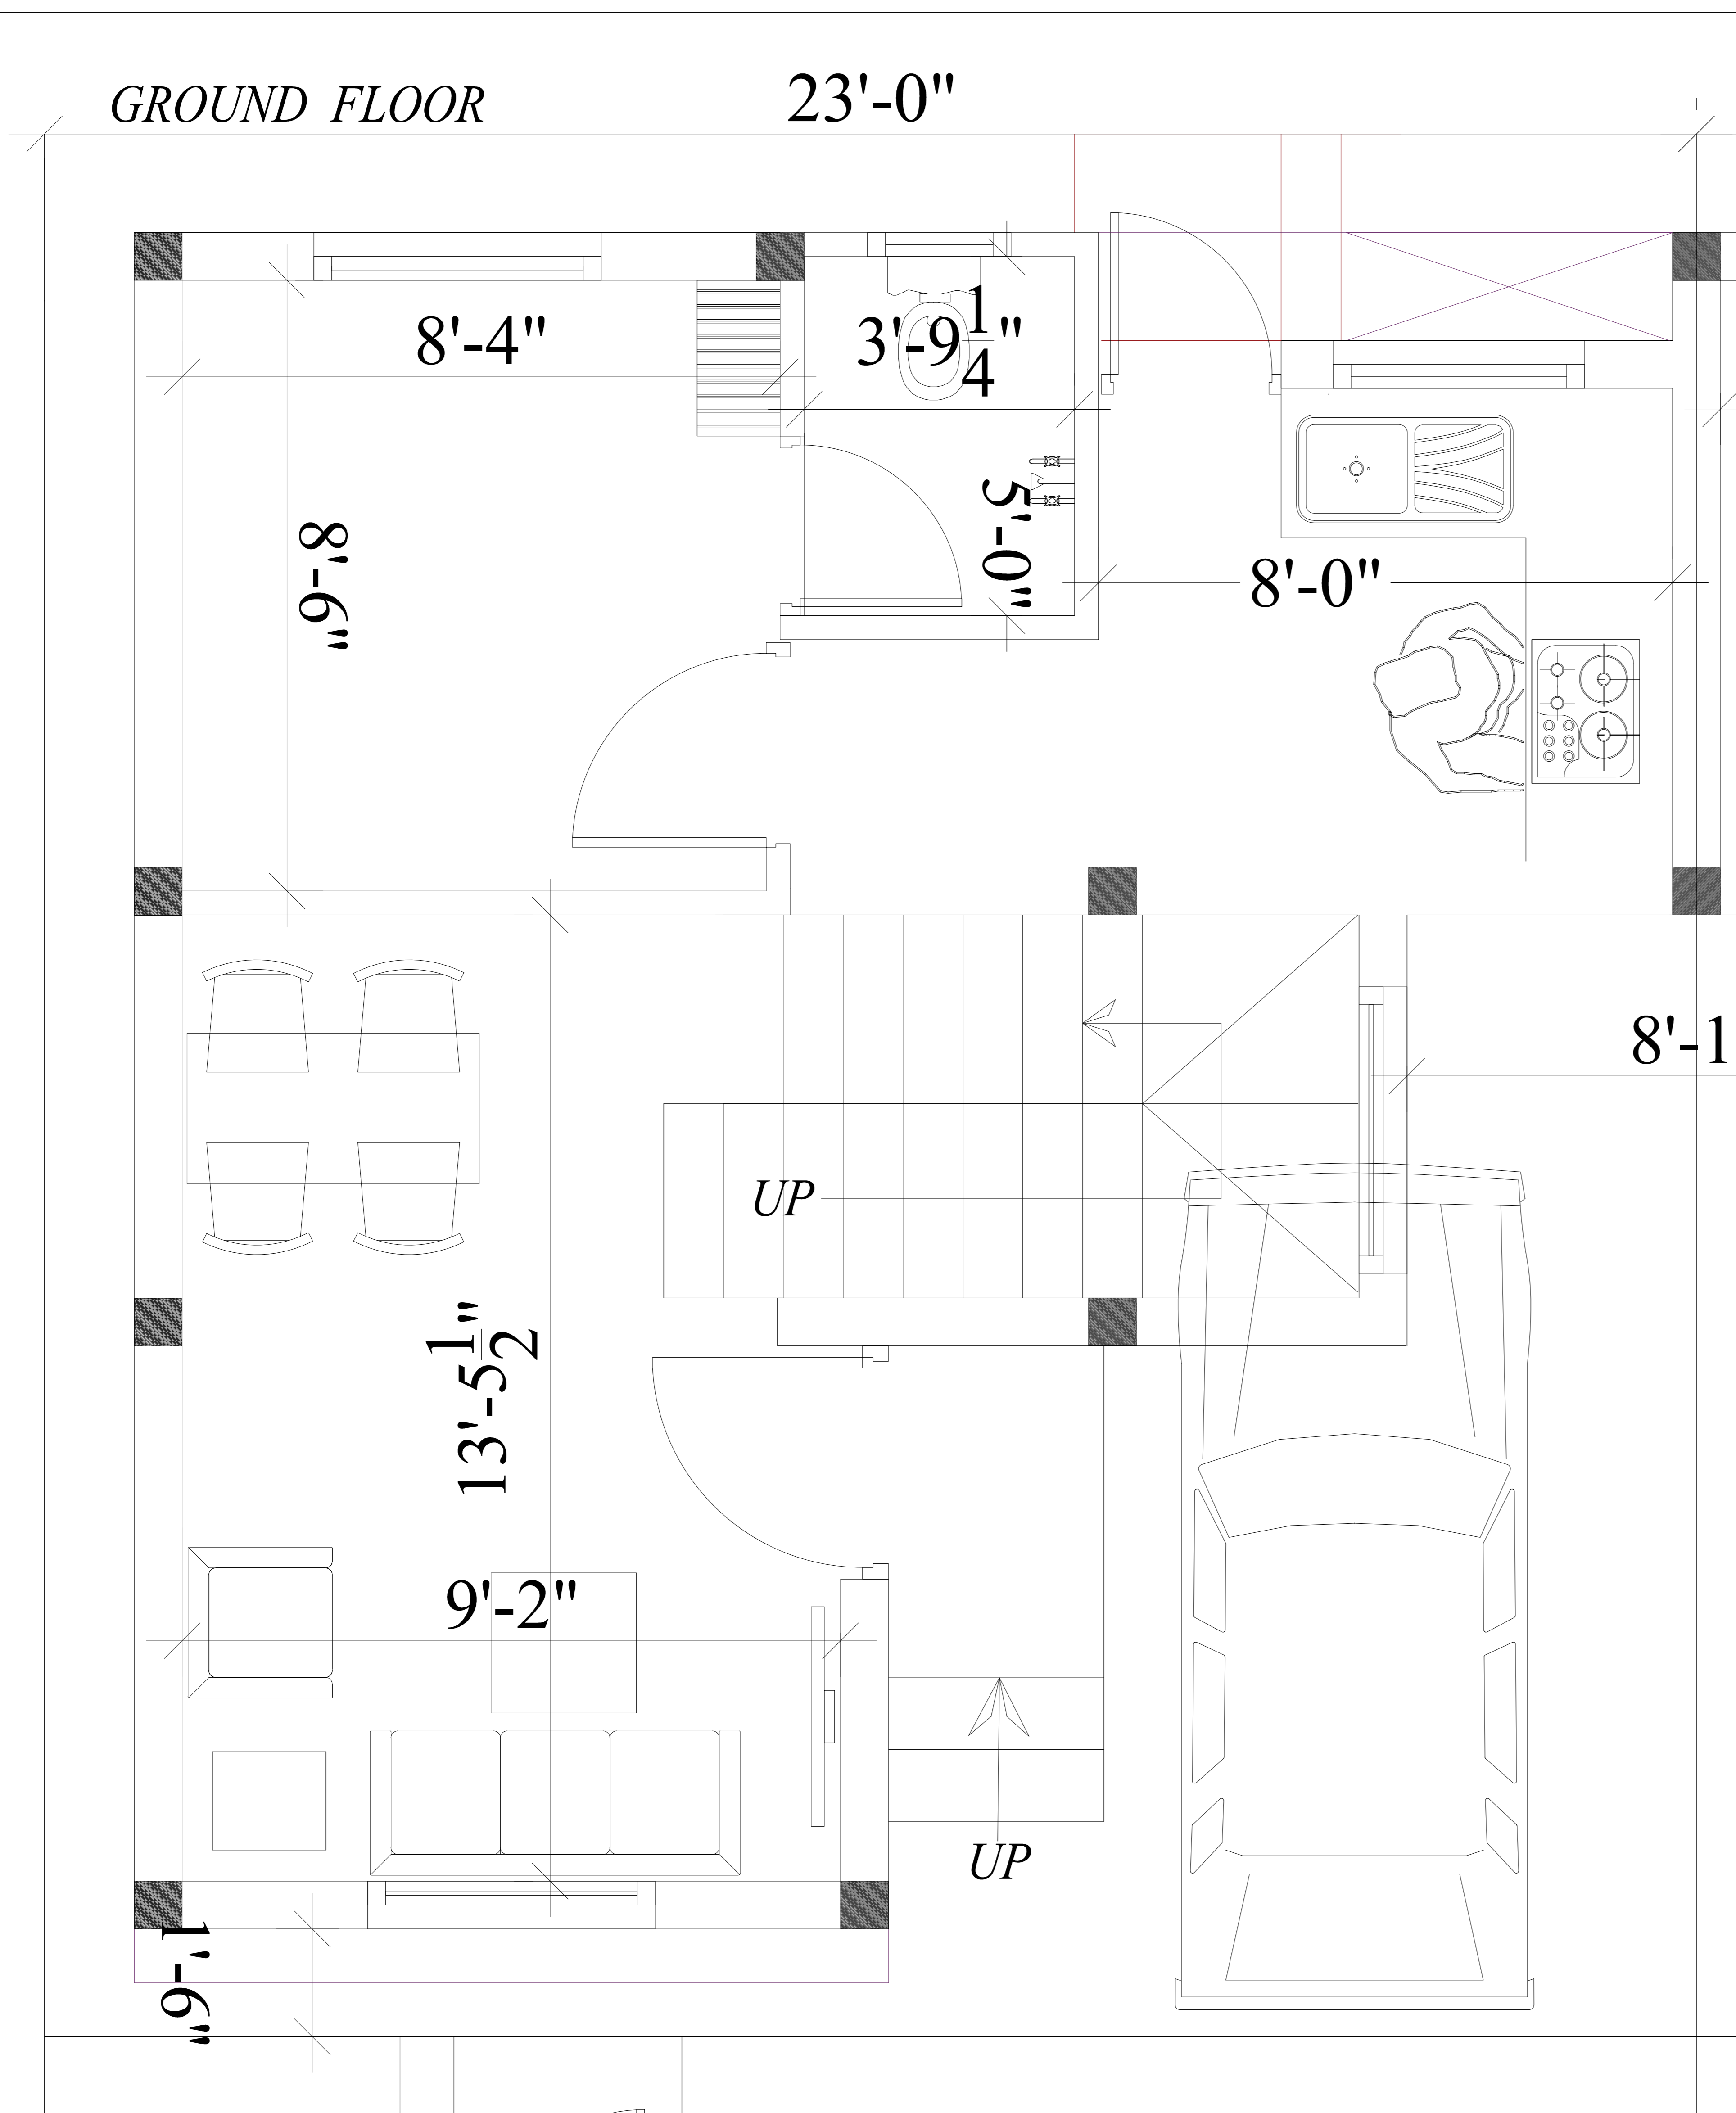

GROUND FLOOR

23'-0"

AREA-942 SQ FT

FIRST FLOOR

GARDEN CITY - TULIP - TYPE - B