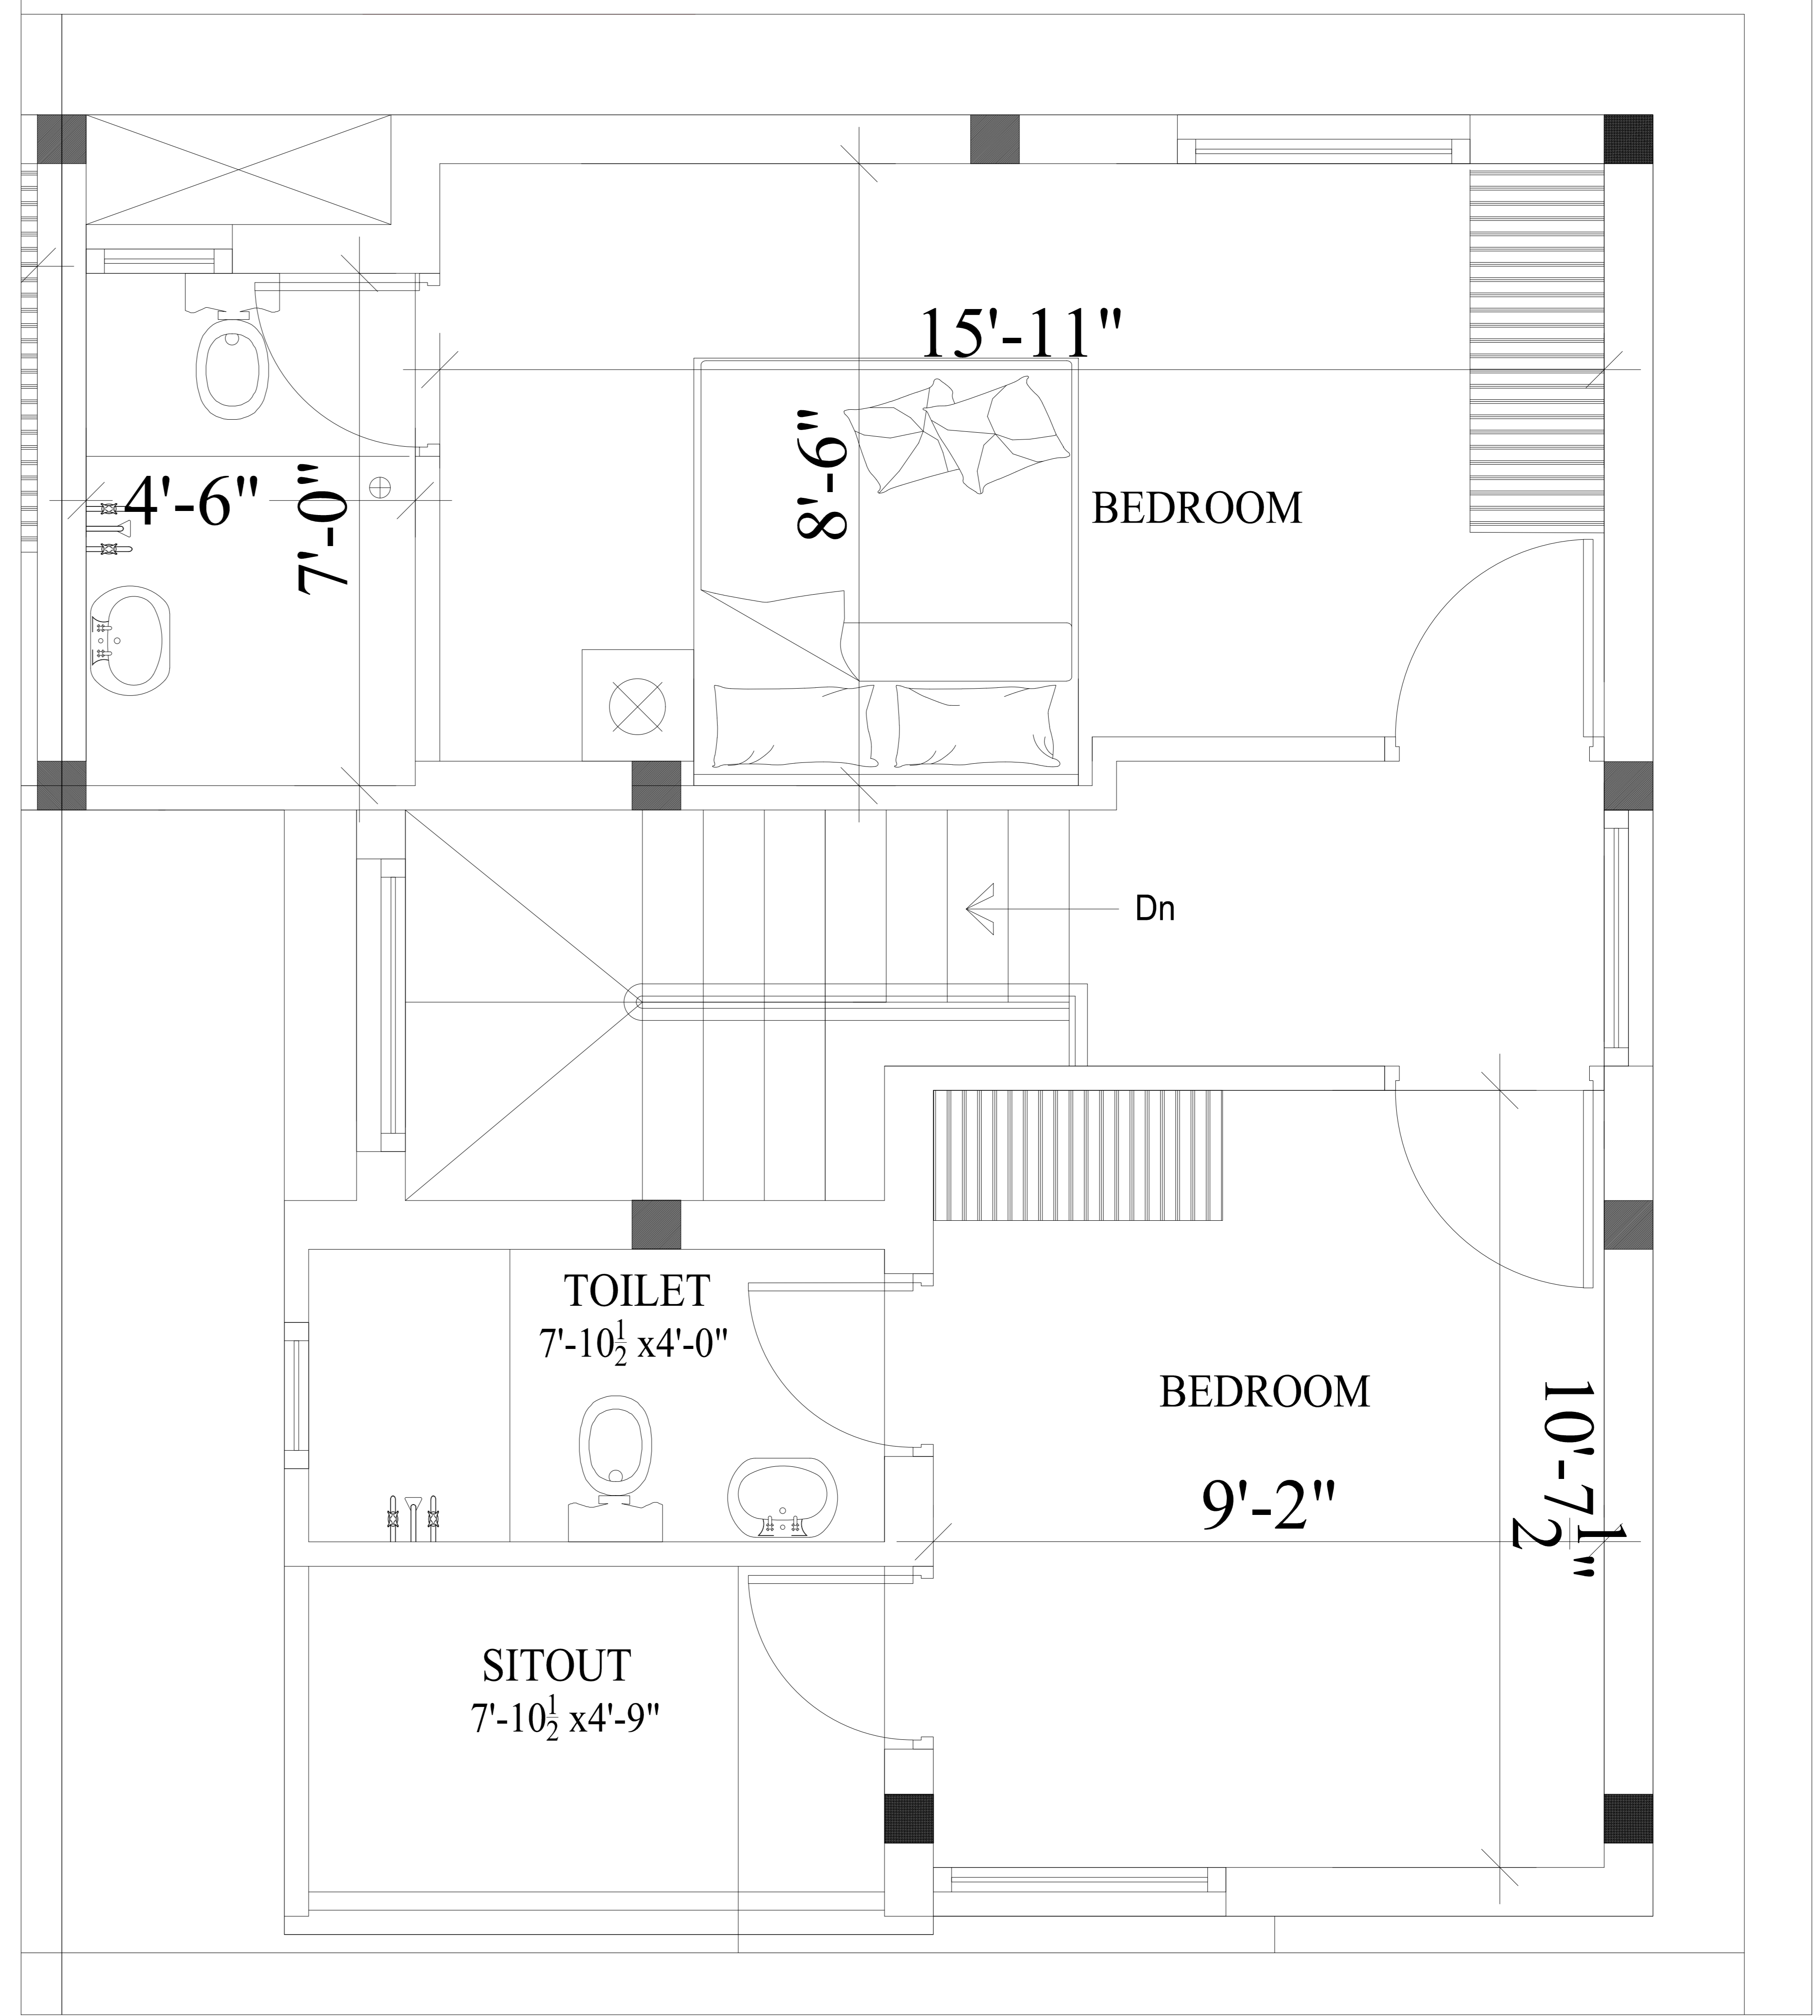

23'-0" GROUND FLOOR

AREA- 942 SQ FT

FIRST FLOOR

GARDEN CITY - TULIP - TYPE - D