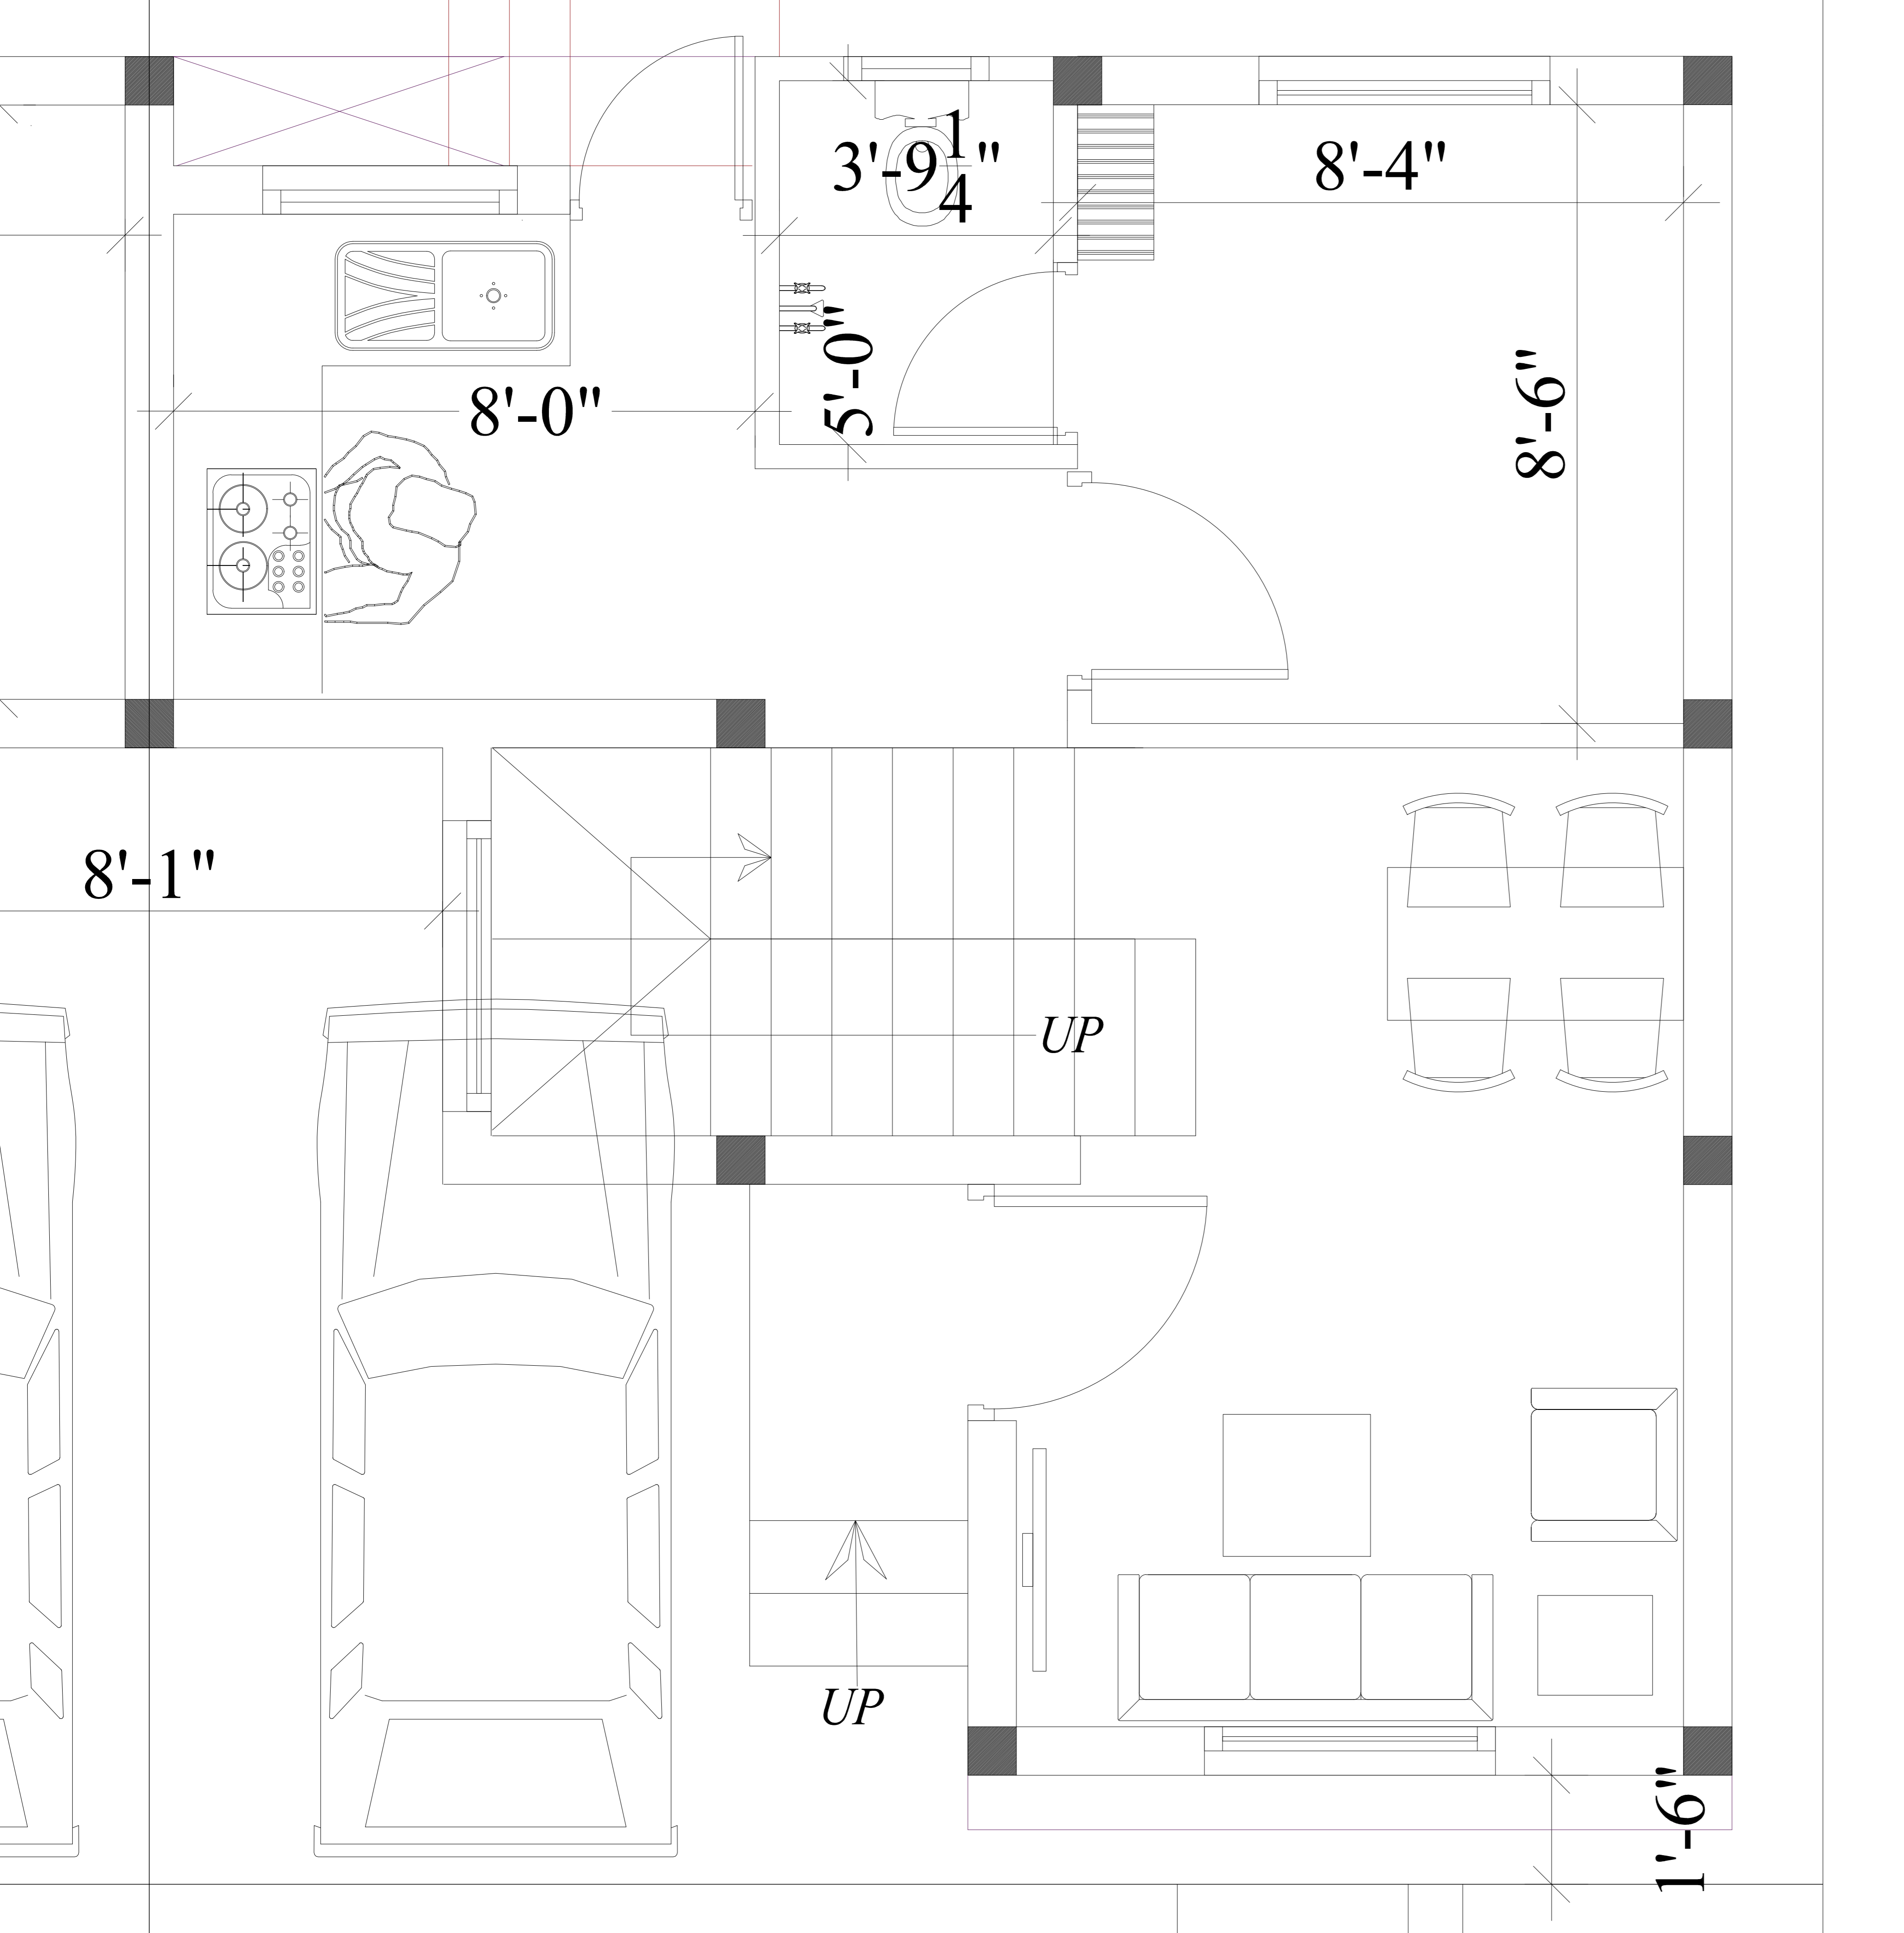

23'-0" GROUND FLOOR

AREA- 942 SQ FT

FIRST FLOOR

GARDEN CITY - TULIP - TYPE - D